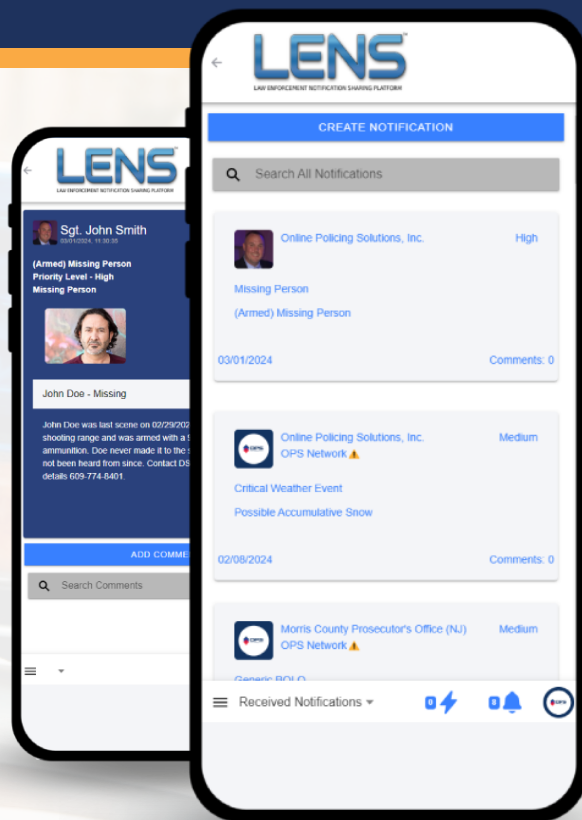

LE.N.S.TM

FEATURES

“THE FUTURE OF COLLABORATIVE POLICING”

SECURE NOTIFICATIONS

Securely distribute important information between multiple agencies and officers quickly via a secure and modern law enforcement specific platform.

FILE SHARING

Instantly share photos, video, documents, files, and more across jurisdictions, without limitation and from any device.

INSTANT CONNECTION

Send alerts and intelligence notifications across the state without delay - with the push of a button.

REAL-TIME COLLABORATION

Instantly respond to notifications in real-time, creating a fluid and instant communication chain during critical incidents.

CENTRALIZED

Connect with thousands of law enforcement officers and professionals from one centralized law enforcement specific platform.